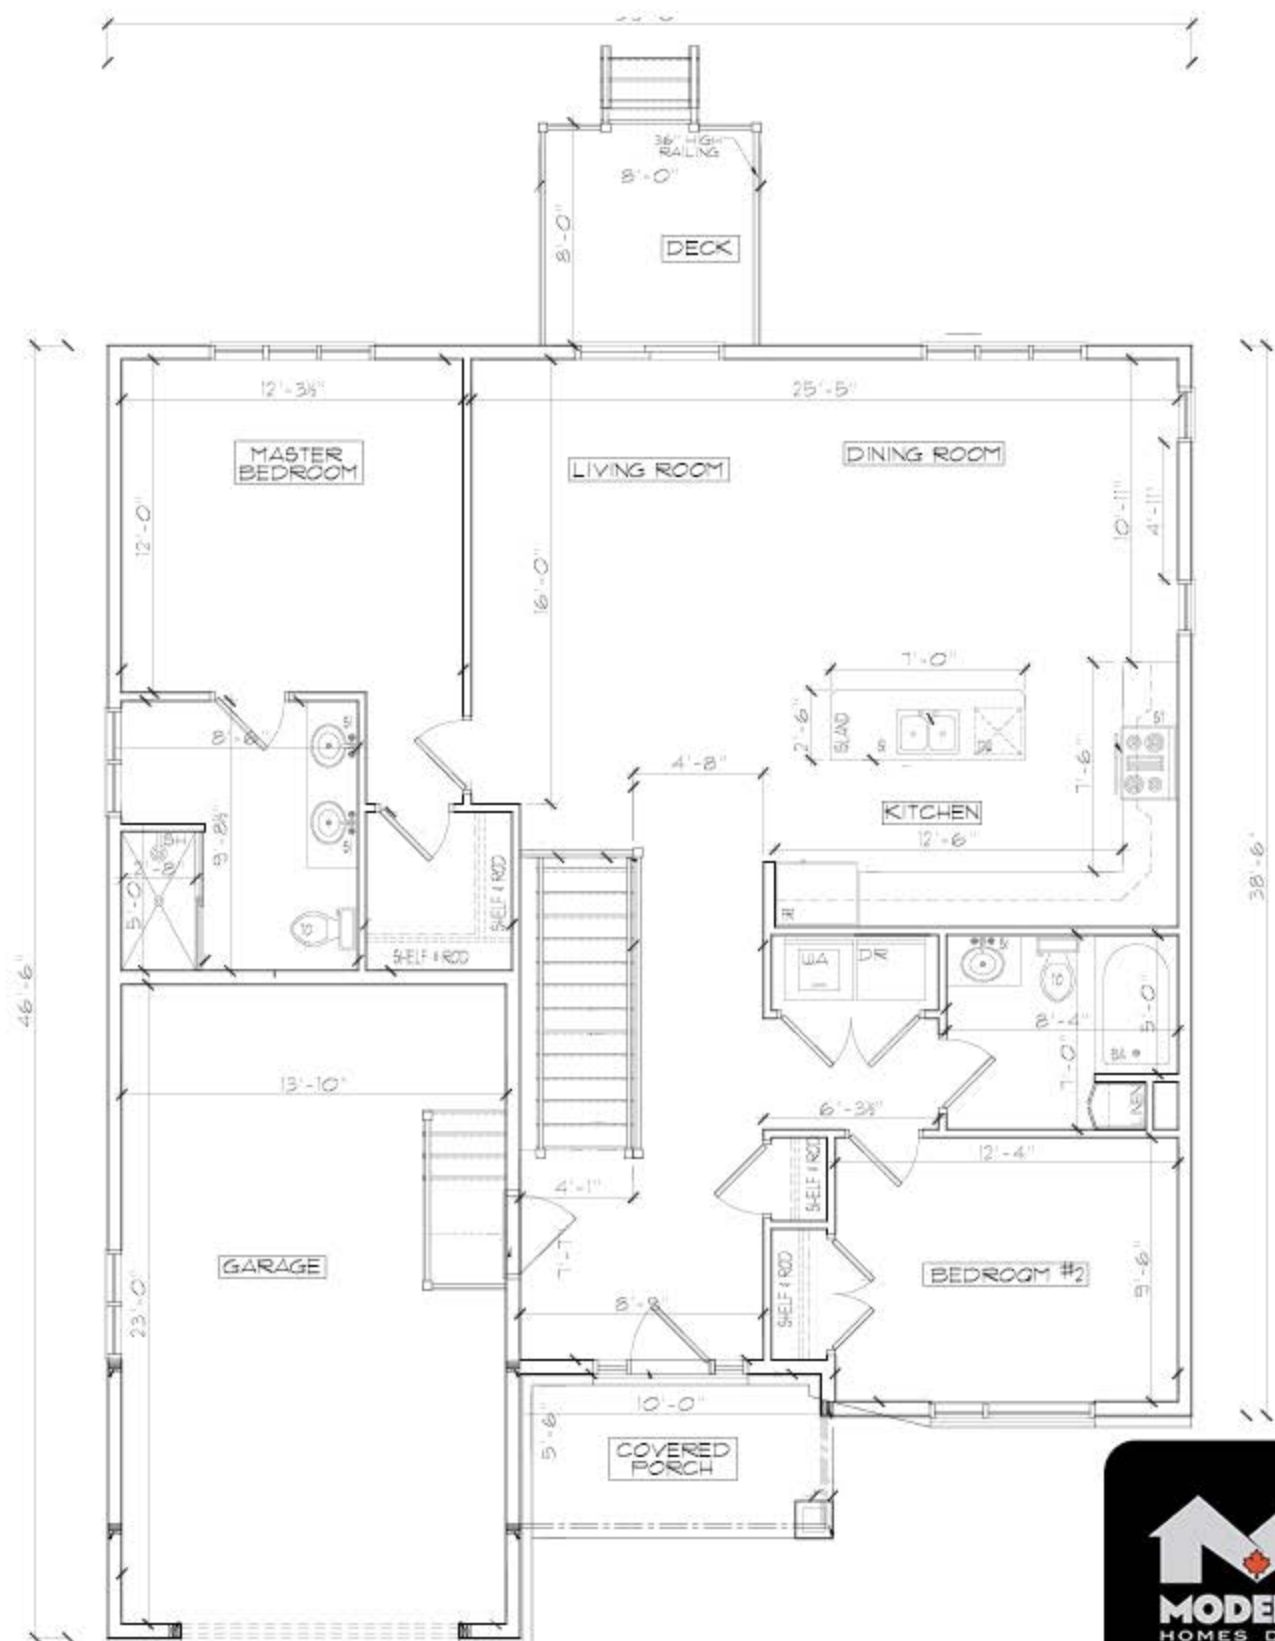

# The Bailey

2 Bedrooms • 2 Bathrooms • 1300 Square feet

## Main

May Contain Upgrades