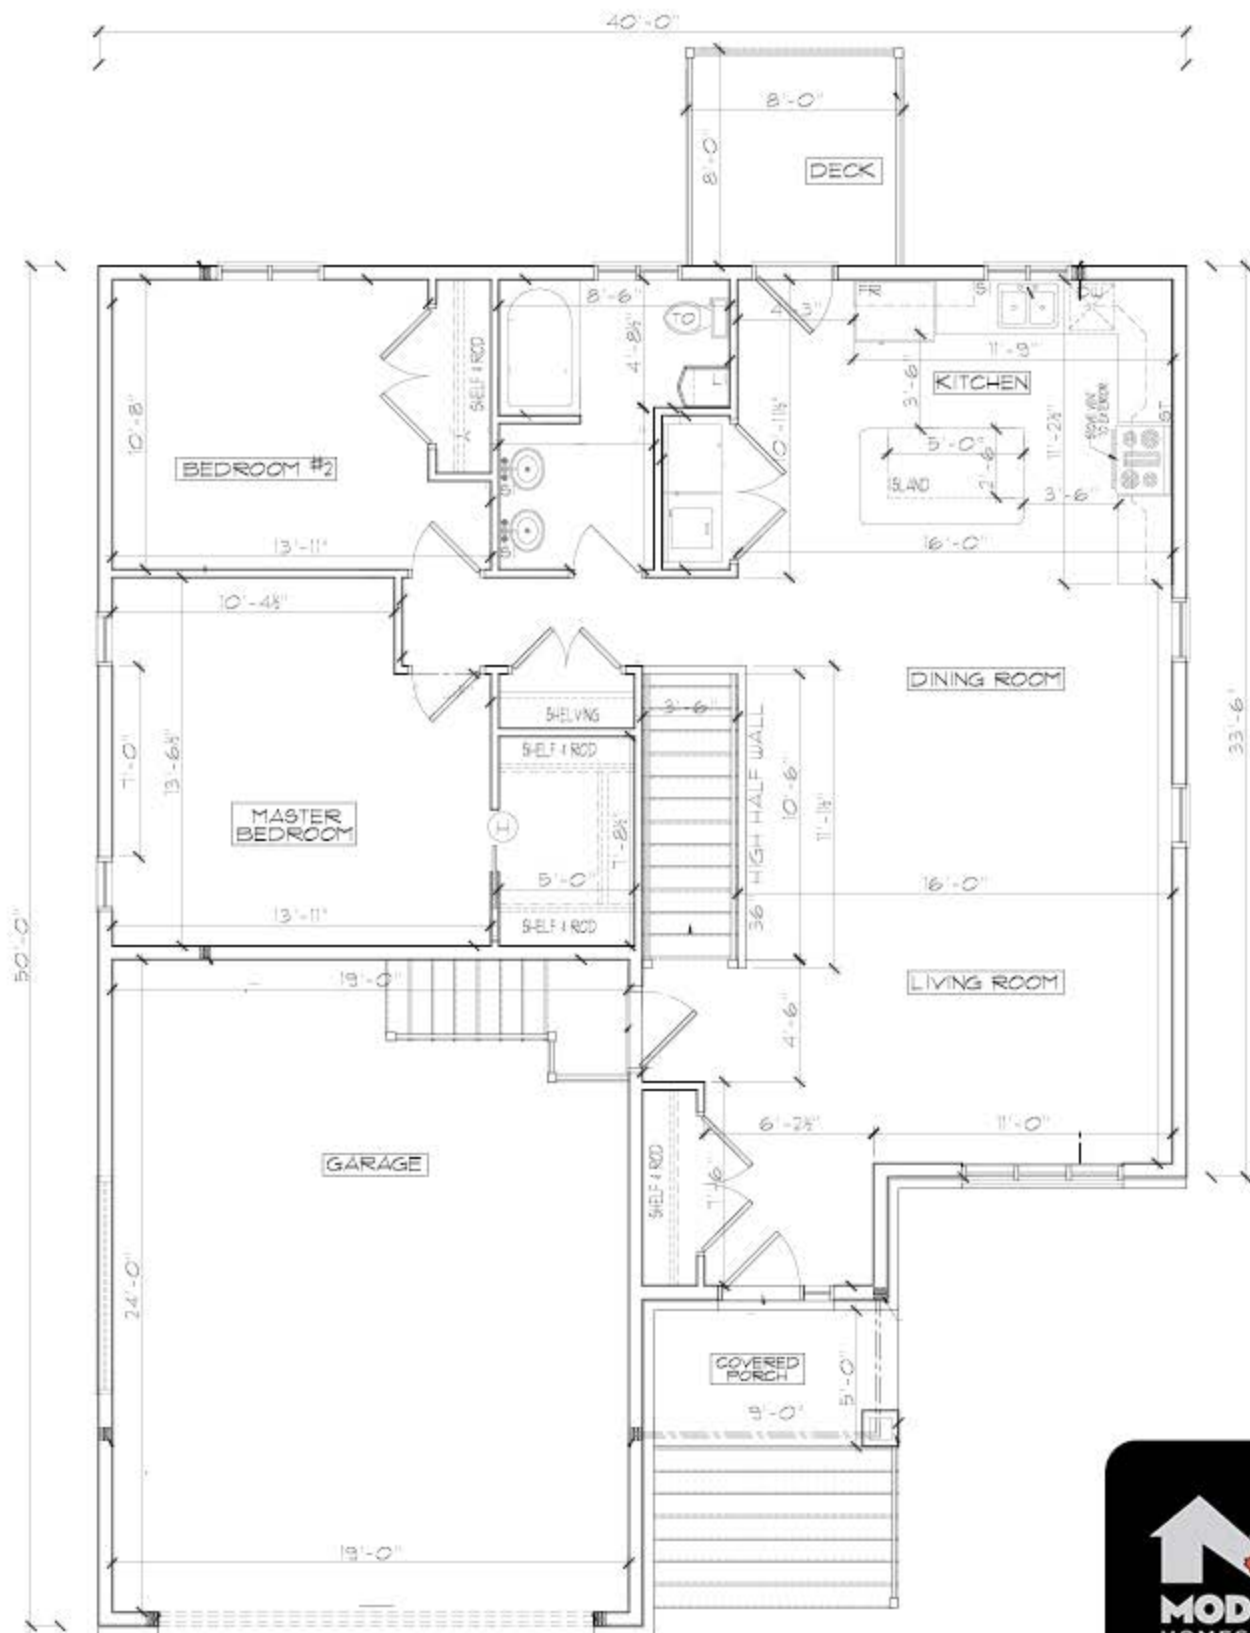

The Muse

2 Bedrooms • 1 Bathrooms • 1225 Square feet

Main

May Contain Upgrades