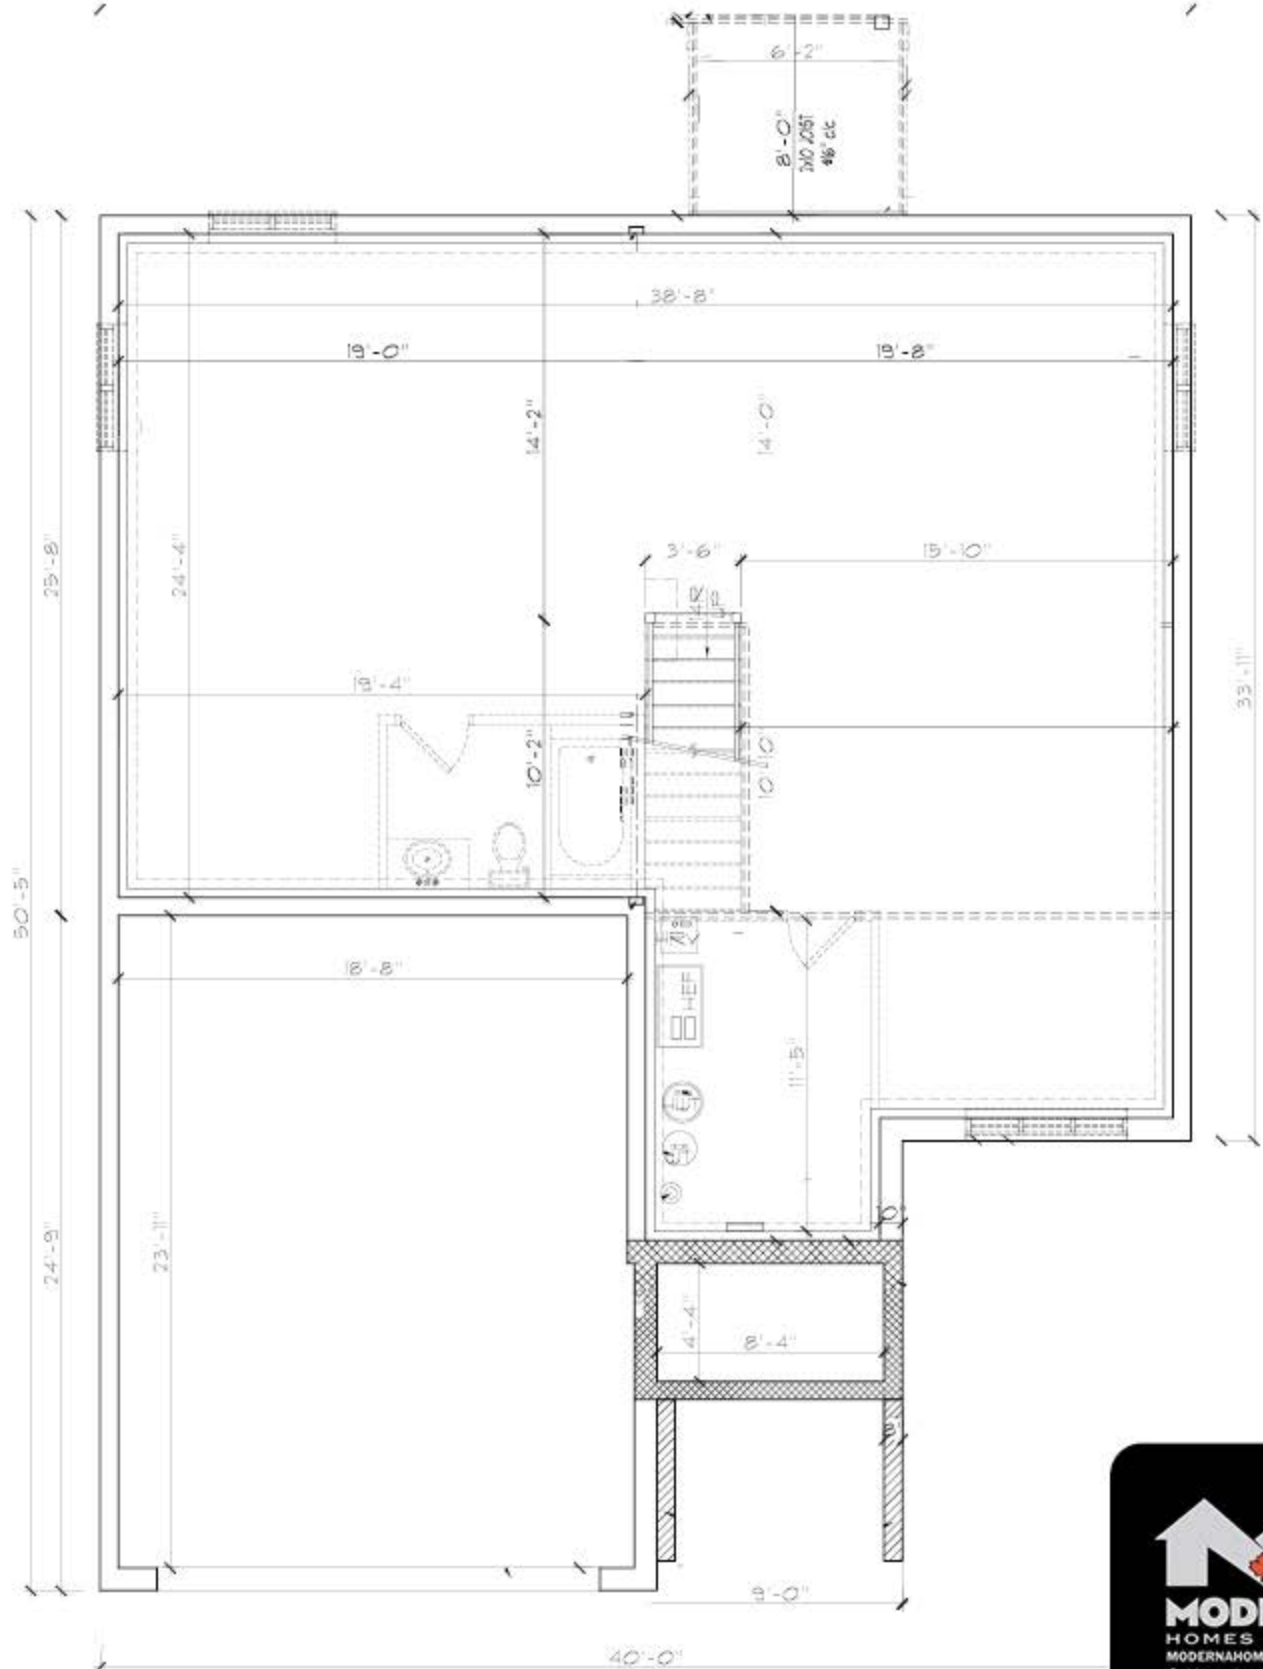

# The Muse

2 Bedrooms • 1 Bathrooms • 1225 Square feet

## Basement

May Contain Upgrades