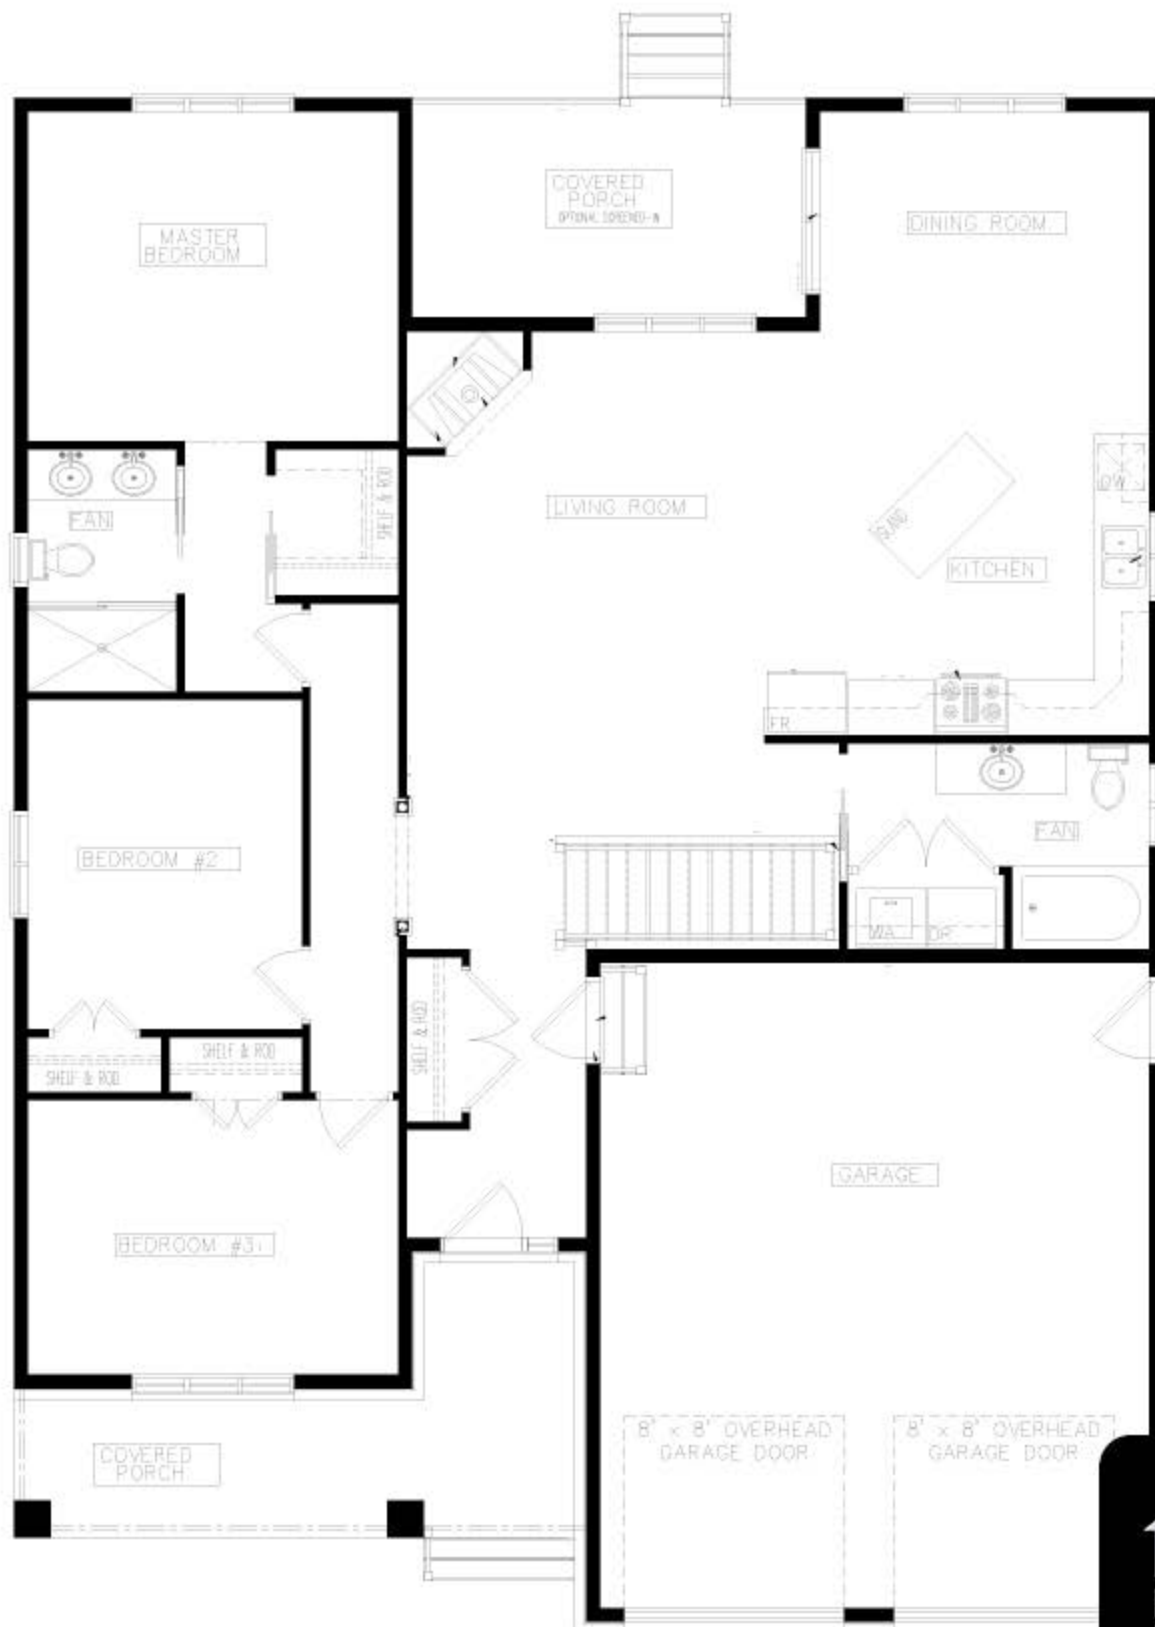

The Matrix

3 Bedrooms • 2 Bathrooms • 1500 Square feet

Main

May Contain Upgrades