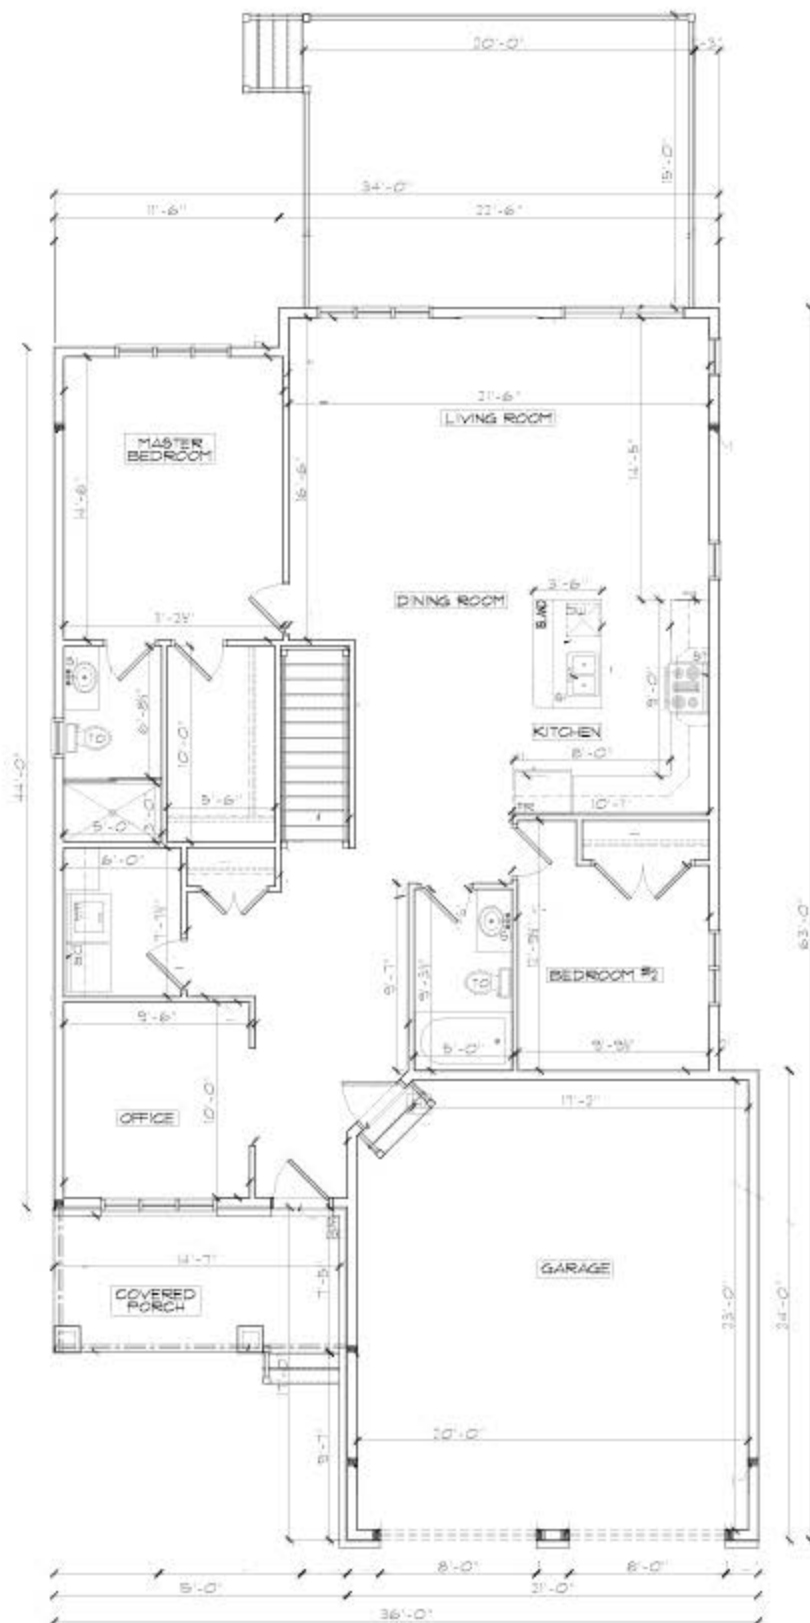

# The Maxime

2 Bedrooms • 2 Bathrooms • 1400 Square feet

## Main

May Contain Upgrades